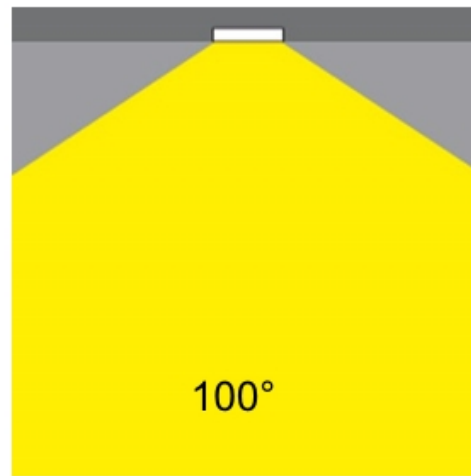

DIXIT RA20 RECESSED

A56015-

PROJECT	
TYPE	
SPECIFIER	
QUANTITY	
DATE	

	DP	DV		Order Example	K°
Dimming	Phase	0-10V		L5XXXXXX-DV-30K	
Color Temperature	27K 30K 35K 40K			0-10V	3000K
	2700K 3000K 3500K 4000K