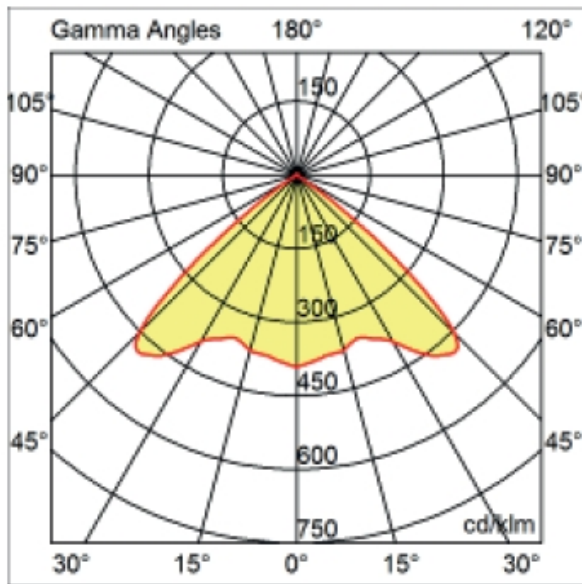

DIXIT RA20 RECESSED

A56015-

PROJECT	
TYPE	
SPECIFIER	
QUANTITY	
DATE	

	DP	DV		Order Example	K°
Dimming	Phase	0-10V		L5XXXXXX-DV-30K	
Color Temperature	27K 30K 35K 40K			0-10V	3000K
	2700K 3000K 3500K 4000K